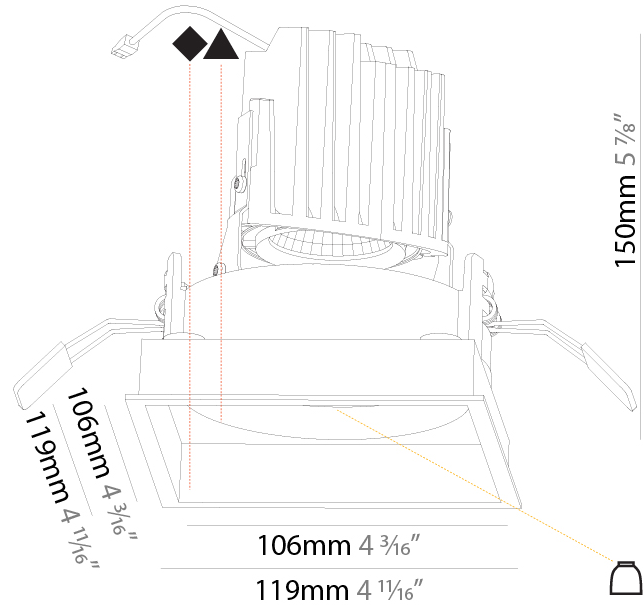

GENERAL

Series: Bioniq
Subseries: Bioniq Square Deep
Brand: Prolicht
Division: Architectural
Mounting Type: Recessed
Mounting Location: Ceiling
Subcategory: Downlight

PHYSICAL

Shape: Square
Length (mm): 119
Length (in): 4 11/16
Width (mm): 119
Width (in): 4 11/16
Depth (mm): 150
Depth (in): 5 7/8
Ceiling Thickness (mm): 10 / 12.5 / 15
Ceiling Thickness (in): 3/8 or 1/2 or 9/16
Min. Recessing Depth (mm): 170
Min. Recessing Depth (in): 6 11/16
Light Distribution: Downlight
Weight (kg): 0.592
Weight (lbs): 1.31
Fixture Finish: SSR / BKV / CWI / CRY / HAB / UFT / ITA / RUA / FTG / MYG / LOD / PUS / FRO / FUP / KIA / POP / BLS / SPG / MEY / GOH / GUM / CHC / COM / ABZ / JAG / OBR / MOS / ROR
Fixture Material: Aluminum Die Cast
Cut-out Measurements: 114mm / 4 1/2" x 114mm / 4 1/2"

ELECTRICAL

Lamp Type: LED (Zhaga Standard)
Total Output Wattage (W): 15
Dimming: Dali Dimming
Driver Included: No
Driver Location: Recessed Housing
Driver Type: Constant Current 120Vac
Housing: See components
Input Voltage (V): 120
Constant Current (MA): 350

LED

Number of LEDs: 1
Color Temperature (°K): Warm Dim
Max. Delivered Lumen (lm): 760
Nominal Lumen (lm): 1140
CRI: >90 CRI
Lamp Life (hrs): 50000

OPTICAL

Reflector°: 20 / 40 / 60
Adjustability: Rotational 355°; Tilt 30°

RATINGS AND CERTIFICATIONS

Certified By: Certified for North American Standards
IP rating: IP20